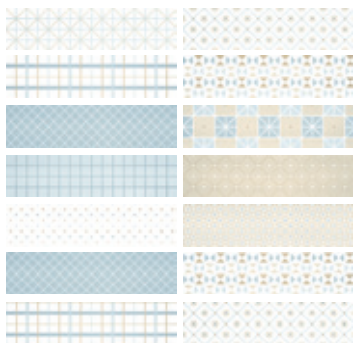

WHITE MATTE

MANTILLE GREY

**BLACK
MATTE**
2" X 10"

**BLACK
GLOSSY**
2" X 10"

**BLUE MOON
MATTE**
2" X 10"

**CREAM
MATTE**
2" X 10"

**DARK GREY
MATTE**
2" X 10"

**LIGHT GREY
MATTE**
2" X 10"

**LIGHT LIME
MATTE**
2" X 10"

**WHITE
MATTE**
2" X 10"

**WHITE
GLOSSY**
2" X 10"

SIGNUM BLUE
2" X 10"

SIGNUM GREY
2" X 10"

SIGNUM LIME
2" X 10"

MANTILLE BLUE LIME
2" X 10"

MANTILLE GREY
2" X 10"

PACKAGING & PRICING INFORMATION

SIZE	TYPE	COLOUR	PIECES PER BOX	BOXES PER SKID	PCS. PER S/F
2" x 10"	MATTE	ALL	68	60	6.31
2" x 10"	GLOSSY	ALL	68	60	6.31
2" x 10"	MANTILLE	ALL	68	60	6.31
2" x 10"	SIGNUM	ALL	68	60	6.31

When rectangular products are laid in "Running Bond" patterns, the longest side should be staggered in relation to the length of the piece next to it by no more than 4-6 inches.

MAX 4-6 INCHES **MORE THAN 4-6 INCHES**