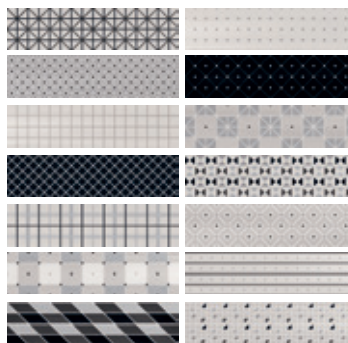

WHITE MATTE

MANTILLE GREY

**BLACK
MATTE**
2" X 10"

**BLACK
GLOSSY**
2" X 10"

**BLUE MOON
MATTE**
2" X 10"

**CREAM
MATTE**
2" X 10"

**DARK GREY
MATTE**
2" X 10"

**LIGHT GREY
MATTE**
2" X 10"

**LIGHT LIME
MATTE**
2" X 10"

**WHITE
MATTE**
2" X 10"

**WHITE
GLOSSY**
2" X 10"

SIGNUM BLUE
2" X 10"

SIGNUM GREY
2" X 10"

SIGNUM LIME
2" X 10"

MANTILLE BLUE LIME
2" X 10"

MANTILLE GREY
2" X 10"

PACKAGING & PRICING INFORMATION

SIZE	TYPE	COLOUR	PIECES PER BOX	BOXES PER SKID	PCS. PER S/F
2" x 10"	MATTE	ALL	68	60	6.31
2" x 10"	GLOSSY	ALL	68	60	6.31
2" x 10"	MANTILLE	ALL	68	60	6.31
2" x 10"	SIGNUM	ALL	68	60	6.31

When rectangular products are laid in "Running Bond" patterns, the longest side should be staggered in relation to the length of the piece next to it by no more than 4-6 inches.

MAX 4-6 INCHES **MORE THAN 4-6 INCHES**